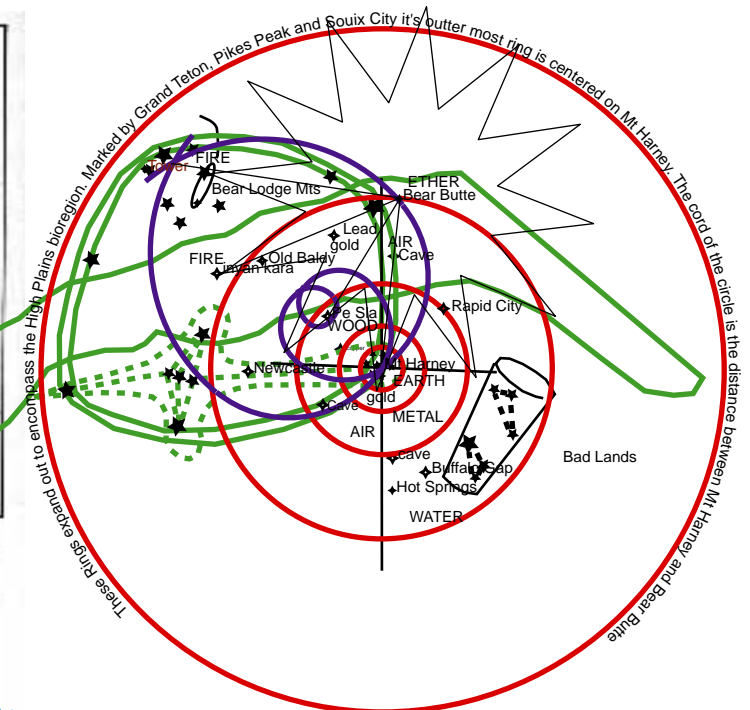

1. Winter House 2. Mount Peak 3. Tunnel 4. Old Butte 5. Devil's Tower

- Lakota constellation on the skyline represented by various animals in distinctive land forms in the Black Hills:
- 1) Dogstar (Spica)-the winter camp;
 - 2) Wic-giaik Salween-Harry (Polaris)-the great star;
 - 3) Igwami (the grass)-An Animal;
 - 4) Center of the galaxy (Cygnus)-the Star jokers hill in the Black Hills;
 - 5) Naba (the Devil's Tower)

Lakota Star Knowledge