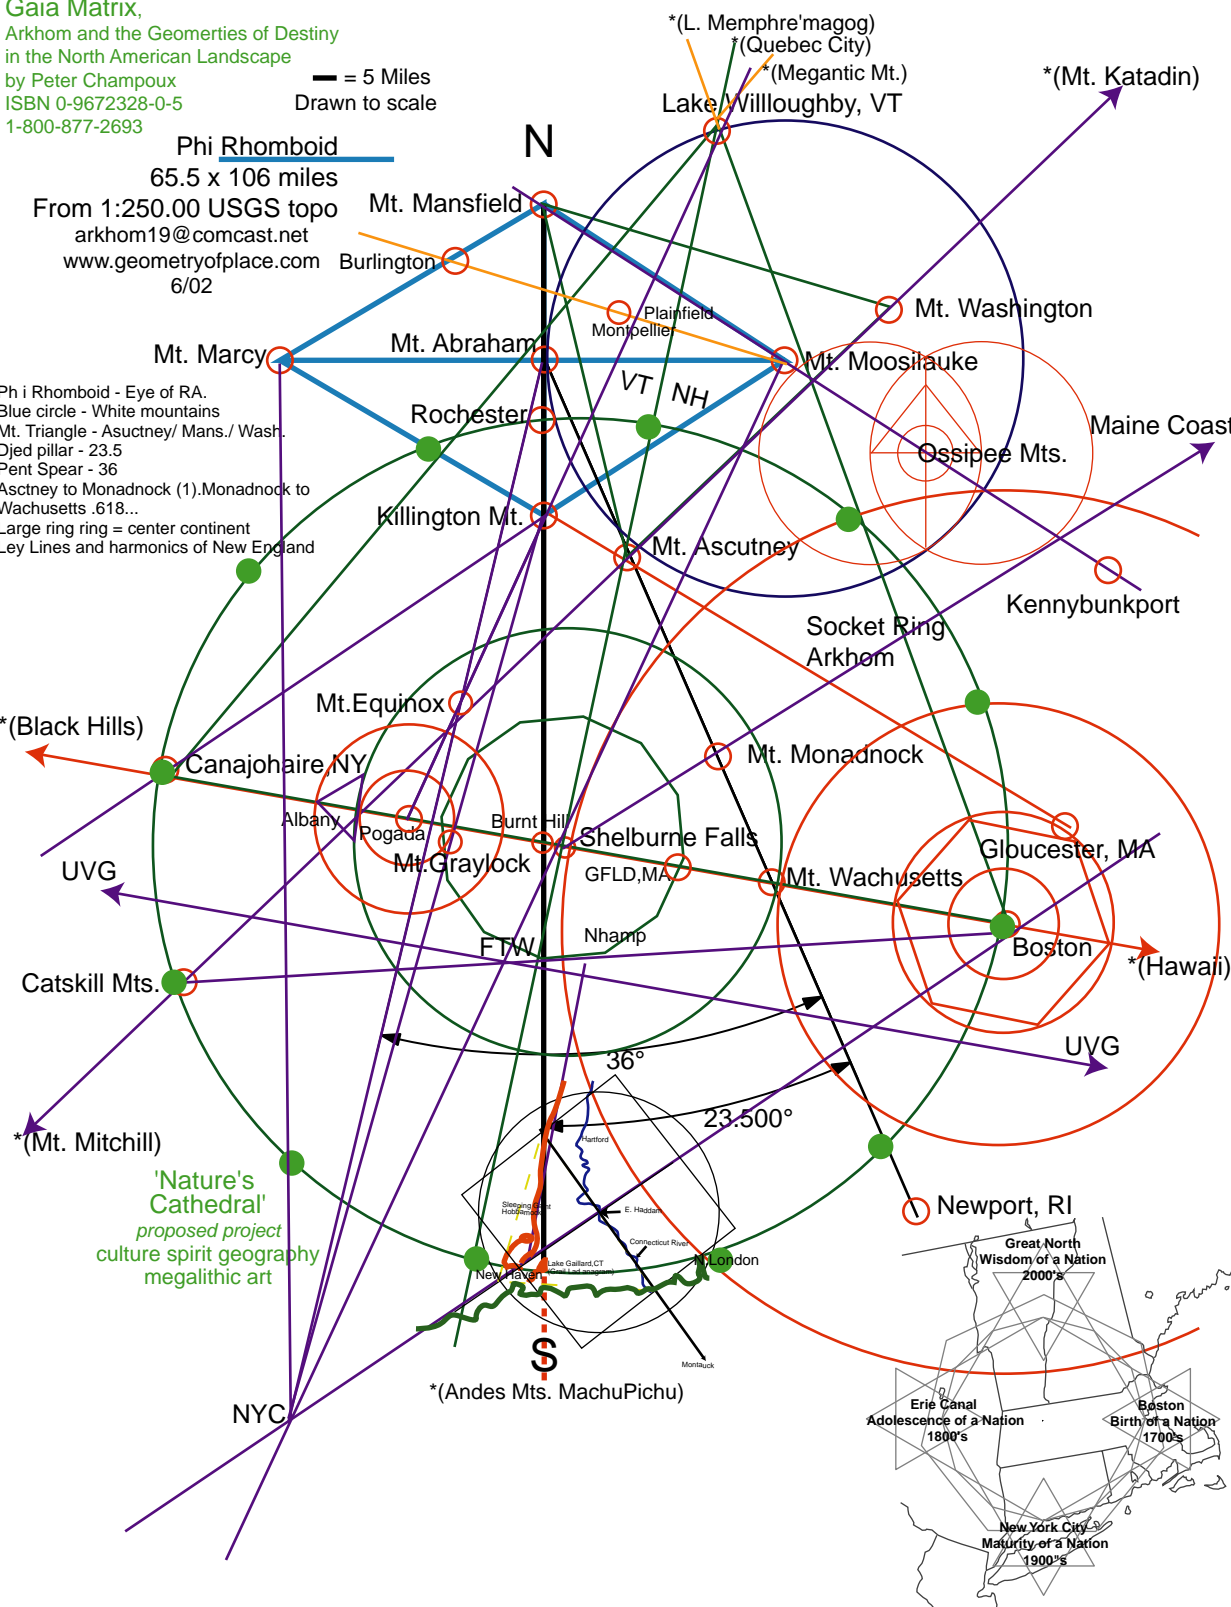

Gaia Matrix,
 Arkhom and the Geometries of Destiny
 in the North American Landscape
 by Peter Champoux
 ISBN 0-9672328-0-5
 1-800-877-2693

— = 5 Miles
 Drawn to scale

Phi Rhomboid
 65.5 x 106 miles
 From 1:250.00 USGS topo
 arkhom19@comcast.net
 www.geometryofplace.com
 6/02

Phi Rhomboid - Eye of RA.
 Blue circle - White mountains
 Mt. Triangle - Ascutney/ Mans./ Wash.
 Djed pillar - 23.5
 Pent Spear - 36
 Ascutney to Monadnock (1).Monadnock to
 Wachusetts .618...
 Large ring ring = center continent
 Ley Lines and harmonics of New England

'Nature's Cathedral'
proposed project
 culture spirit geography
 megalithic art